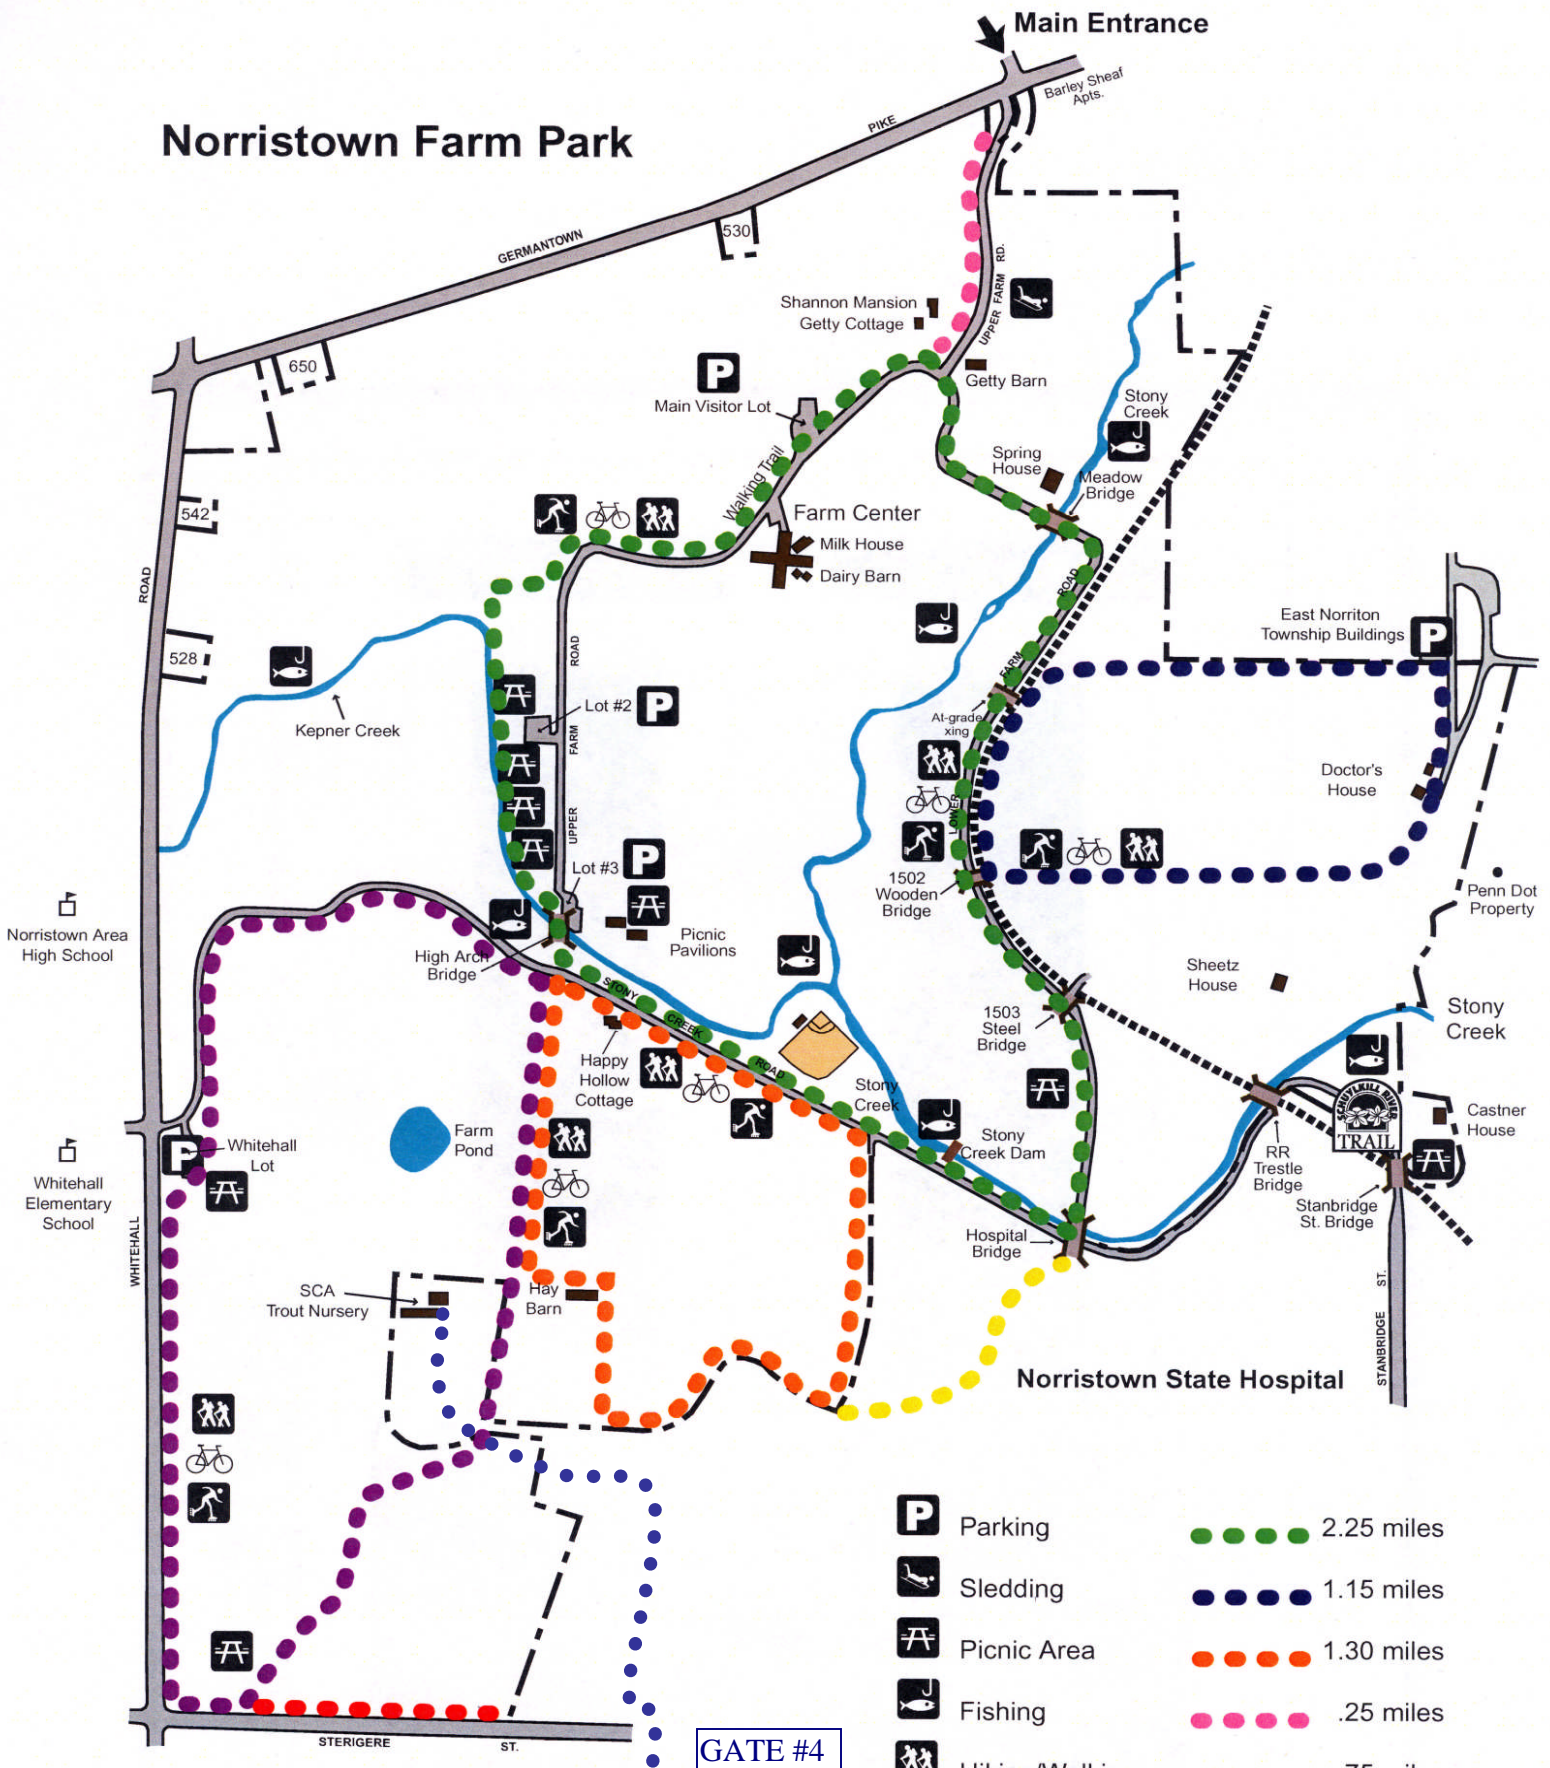

# Norristown Farm Park

## DIRECTIONS to SCA NURSERY

- 1-Turn in Gate #4 (Beech Drive)
- 2-Go behind Bldg #51 (big fence will be on your left)
- 3-Turn left on Spruce St. after speed bump & stop sign.
- 4-Go behind old white house on your left & cross field.
- 5-Cross macadam & go behind green water tower to SCA Nursery.